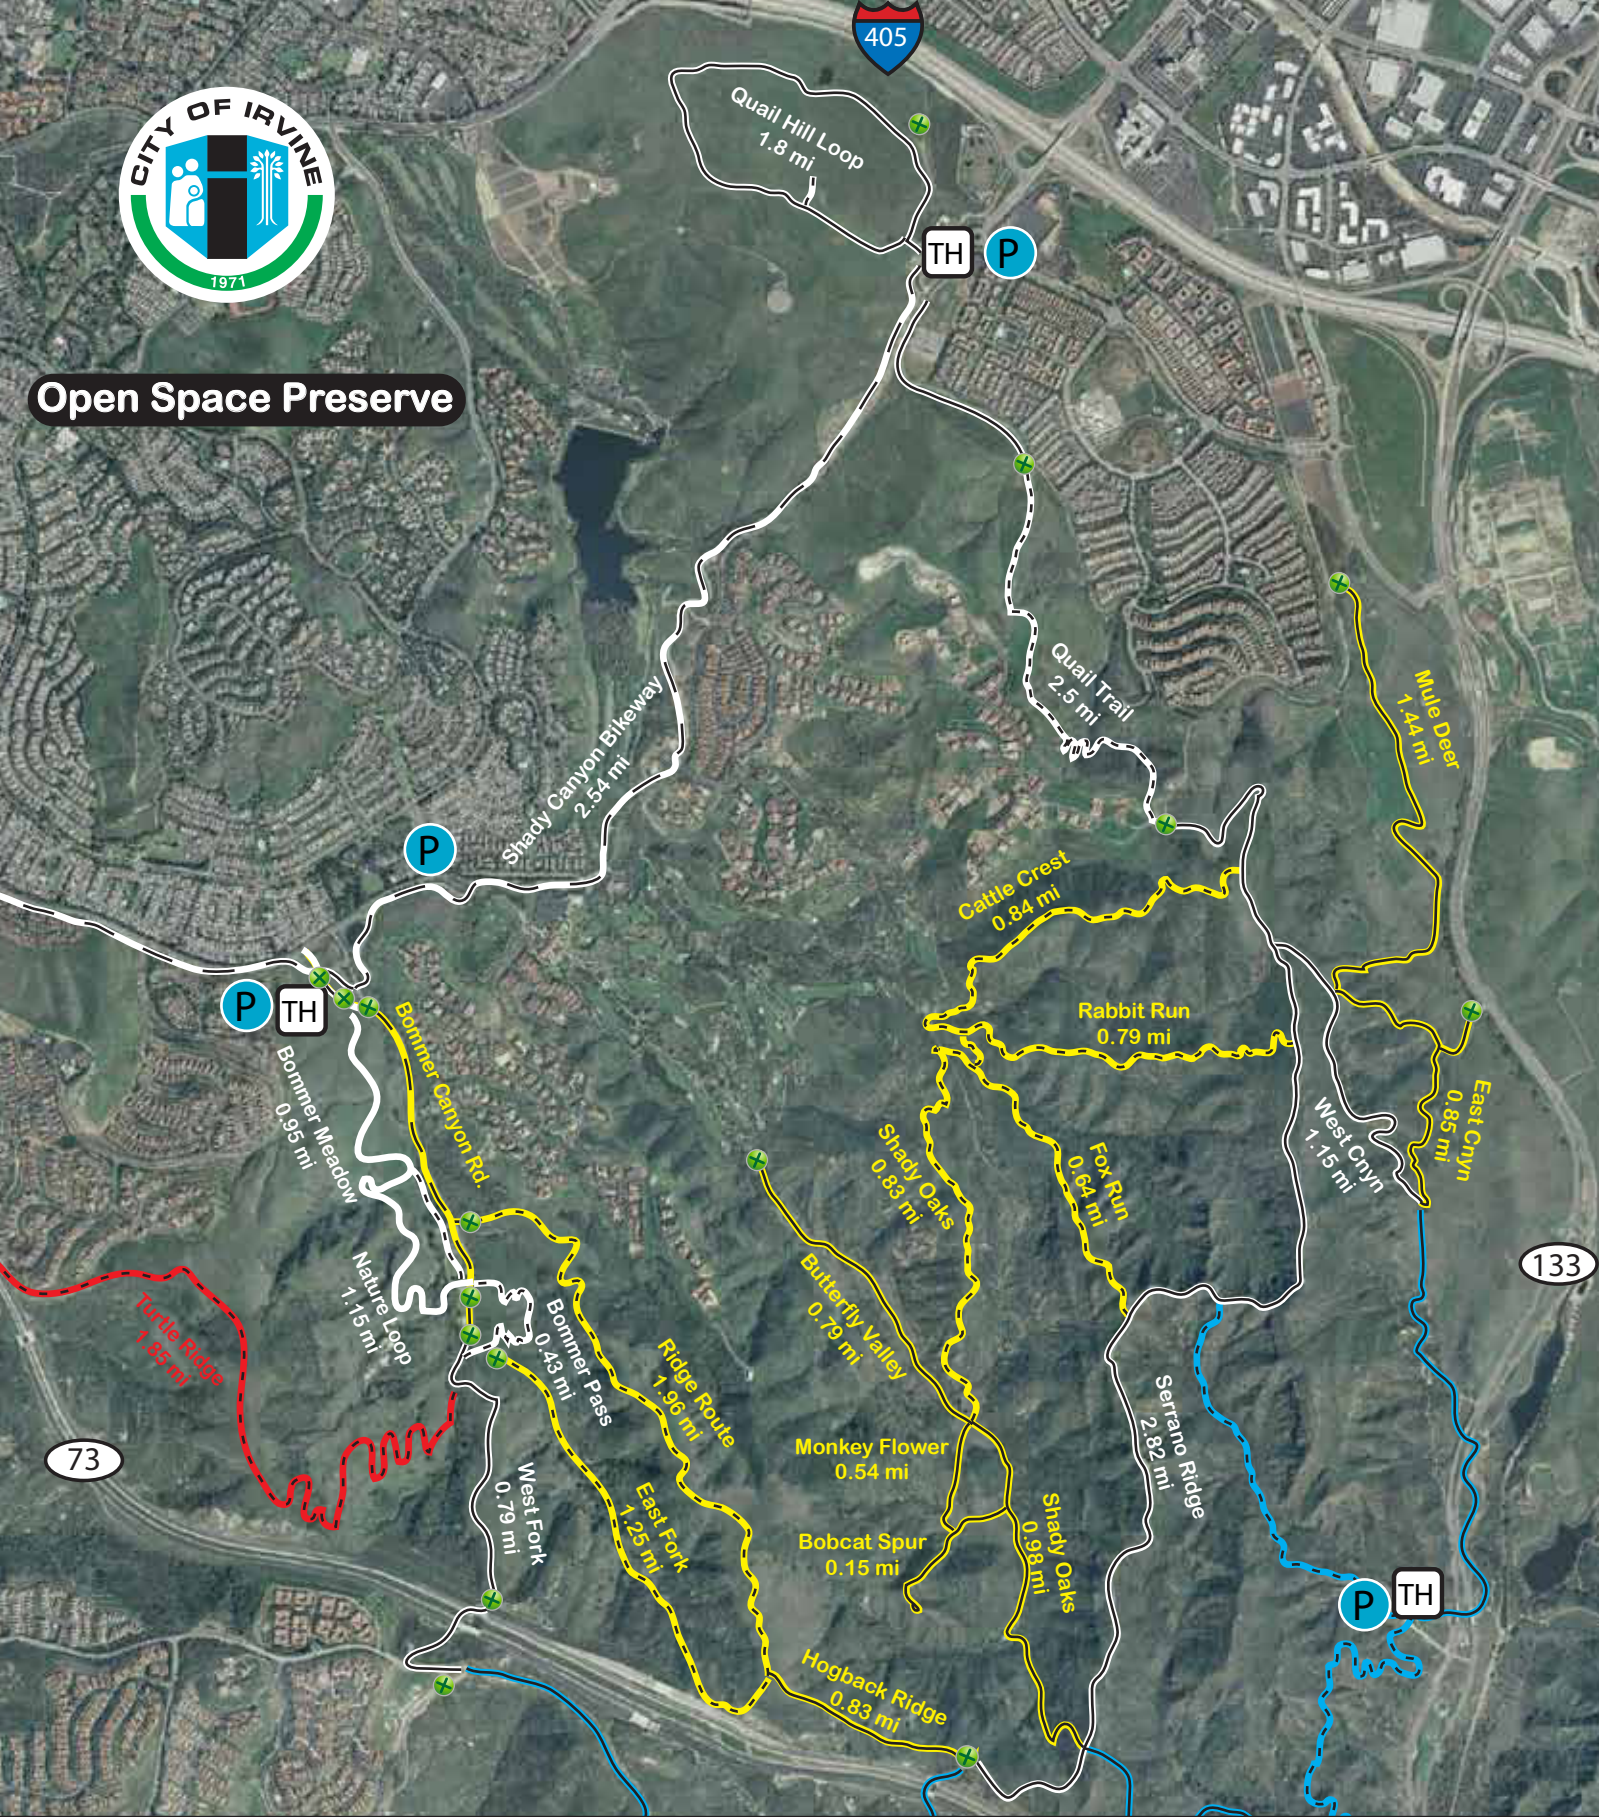

Open Space Preserve

- Trails Open Daily 7 am to Sunset
- Trails Accessed by Scheduled Program Only
- Laguna Coast Wilderness Park Trails Open Daily 7:00 am to Sunset
- Future Trail
- Trailhead
- Public Parking. See reverse for hours of operation.
- Single Track Trail
- Double Track Trail
- Paved Trail
- Gate